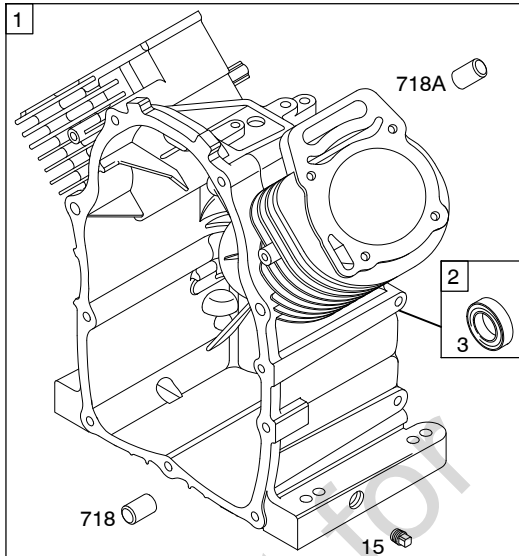

1058 OPERATOR'S MANUAL

1330 REPAIR MANUAL

1319 WARNING LABEL

REQUIRED when replacing parts with warning labels affixed.